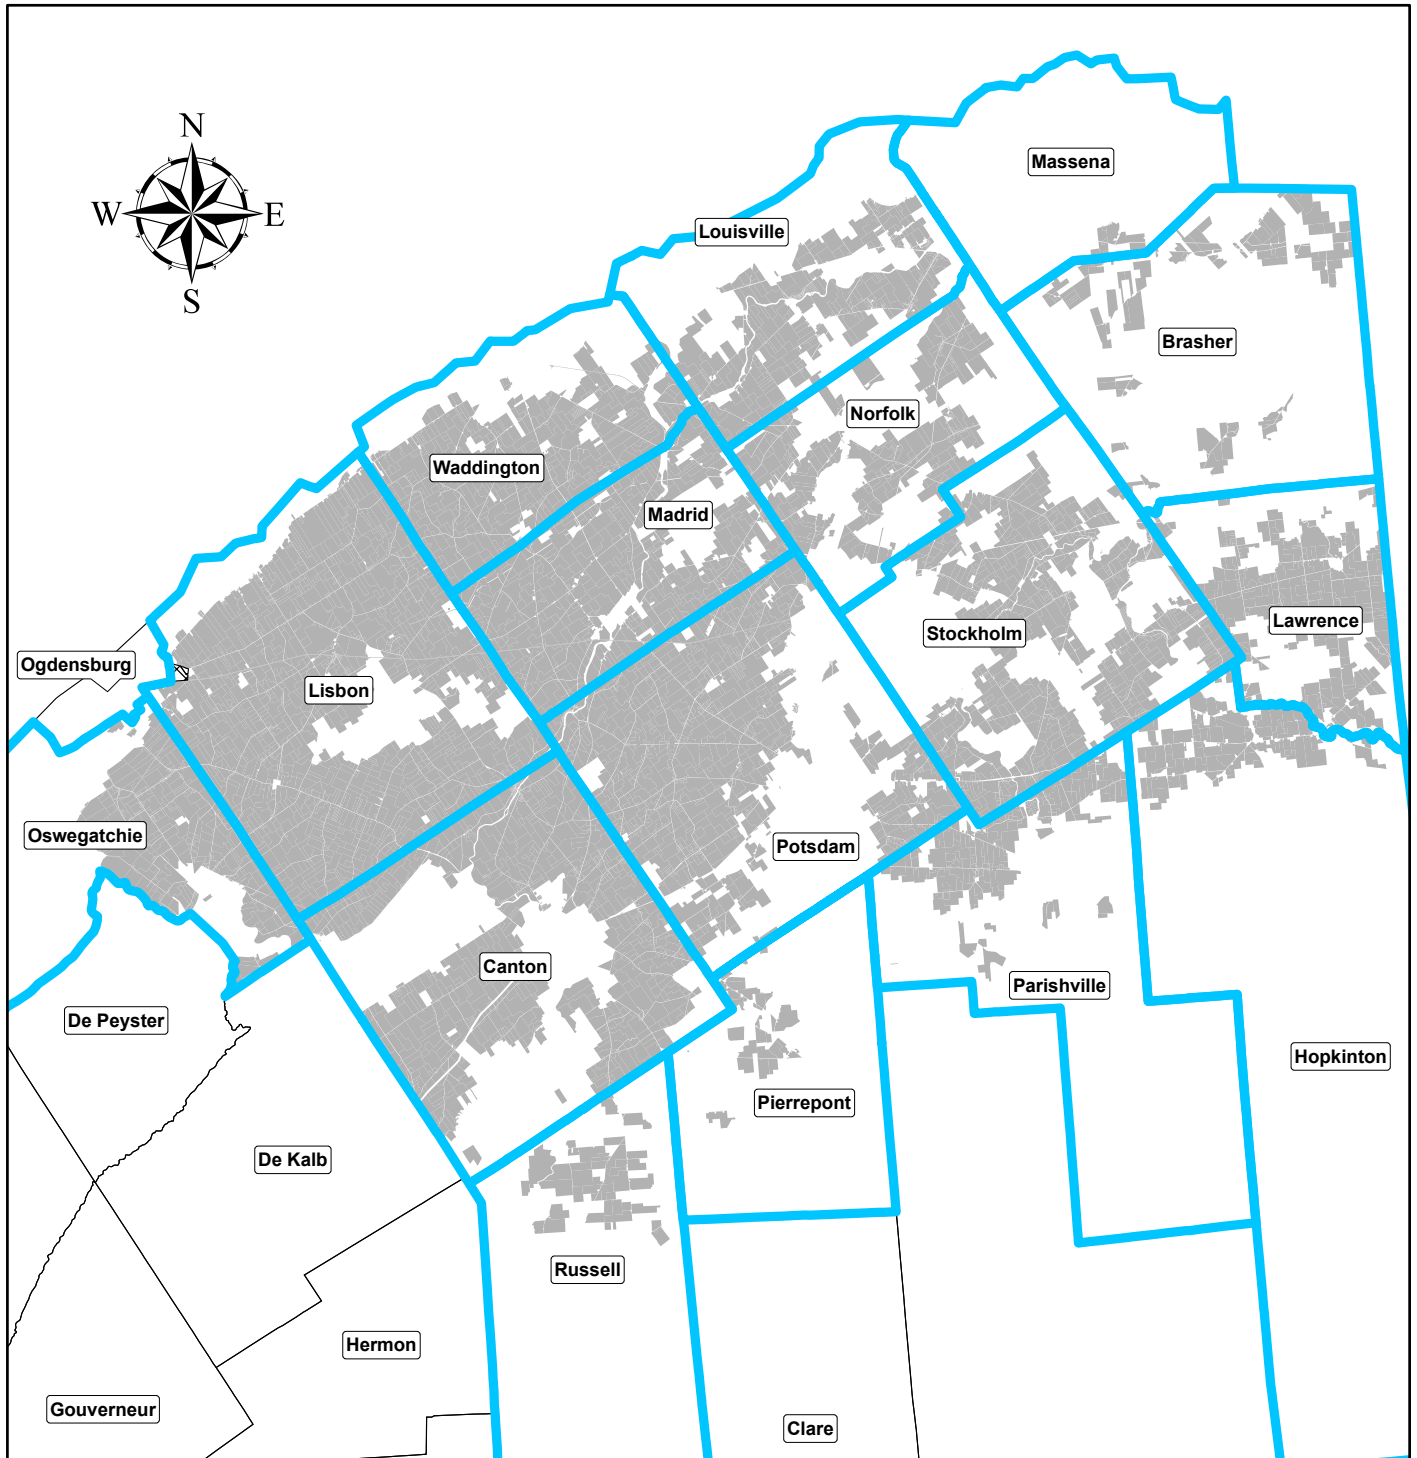

St. Lawrence County Towns Located in Agricultural District 2

Legend

-  Town Boundaries
-  Towns in Ag District 2
-  Parcels in Ag District 2

0 2 4 8 12 16 Miles

g:\arcgis\slcounty\nysp27\Agricultural Districts\Ag Dist 2\2006 District 2 Town Map.mxd