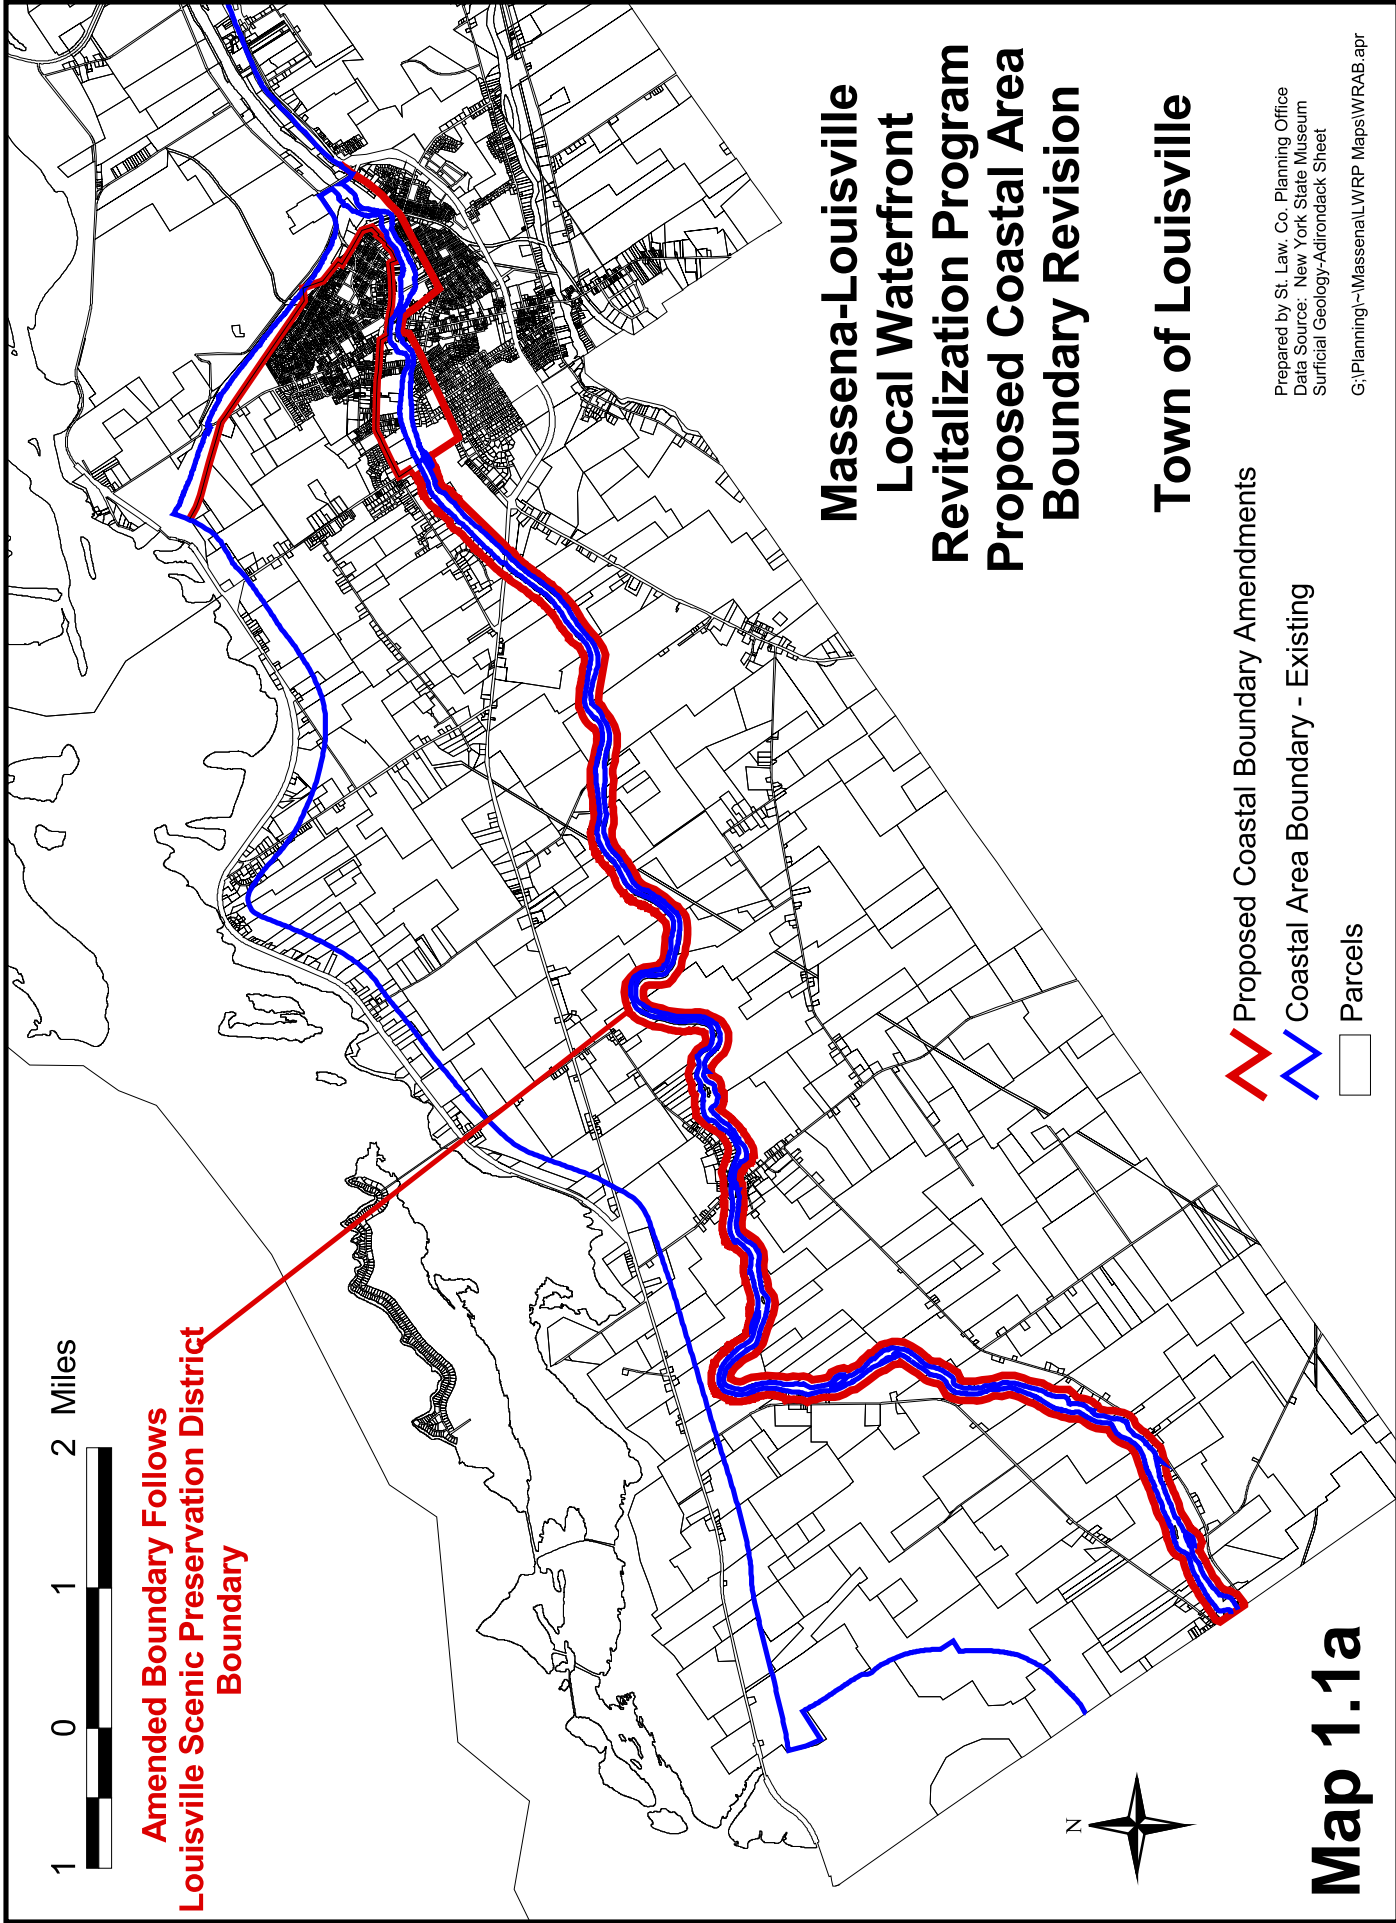

**Amended Boundary Follows
Louisville Scenic Preservation District
Boundary**

Massena-Louisville Local Waterfront Revitalization Program Proposed Coastal Area Boundary Revision

Town of Louisville

 Proposed Coastal Boundary Amendments

 Coastal Area Boundary - Existing

 Parcels

Prepared by: St. Lawrence Co. Planning Office
Data Source: New York State Museum
Surreyial Geology-Adirondack Sheet
G:\Planning\1-MassenaLWRP Maps\WRAB.apr

Map 1.1a