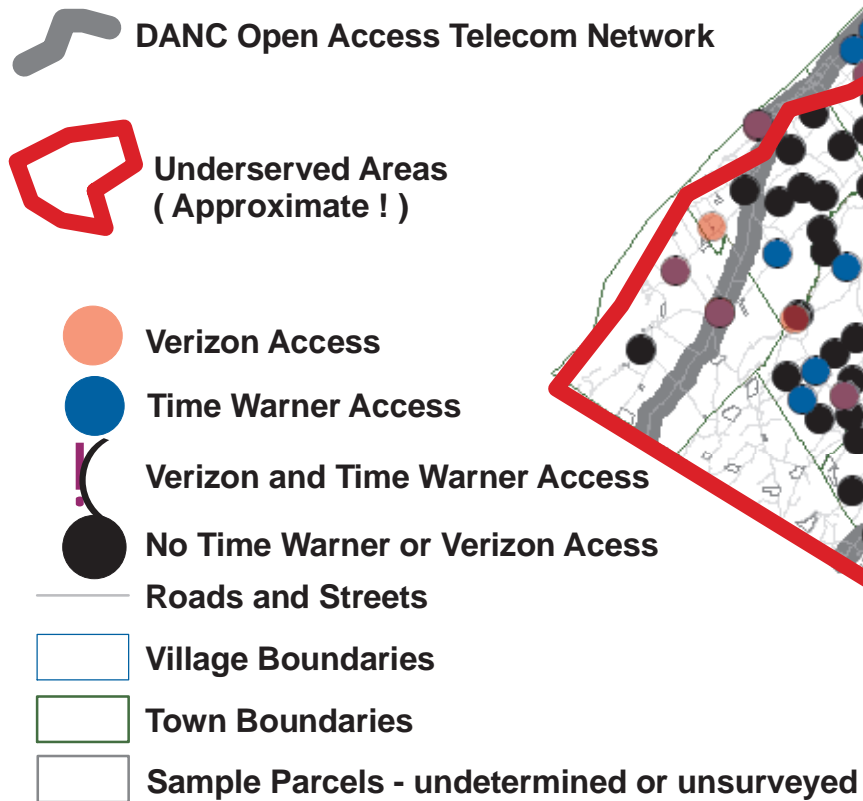

St. Lawrence County Broadband Access Survey Verizon DSL and Time-Warner Roadrunner November 2007

Data Source:
Random survey of 850 parcel owners
using Verizon and Time Warner web sites

St. Law. Co. Planning Office
315-379-2292
November 2007
Verizon-TW Breakdown2007dots-s.mxd