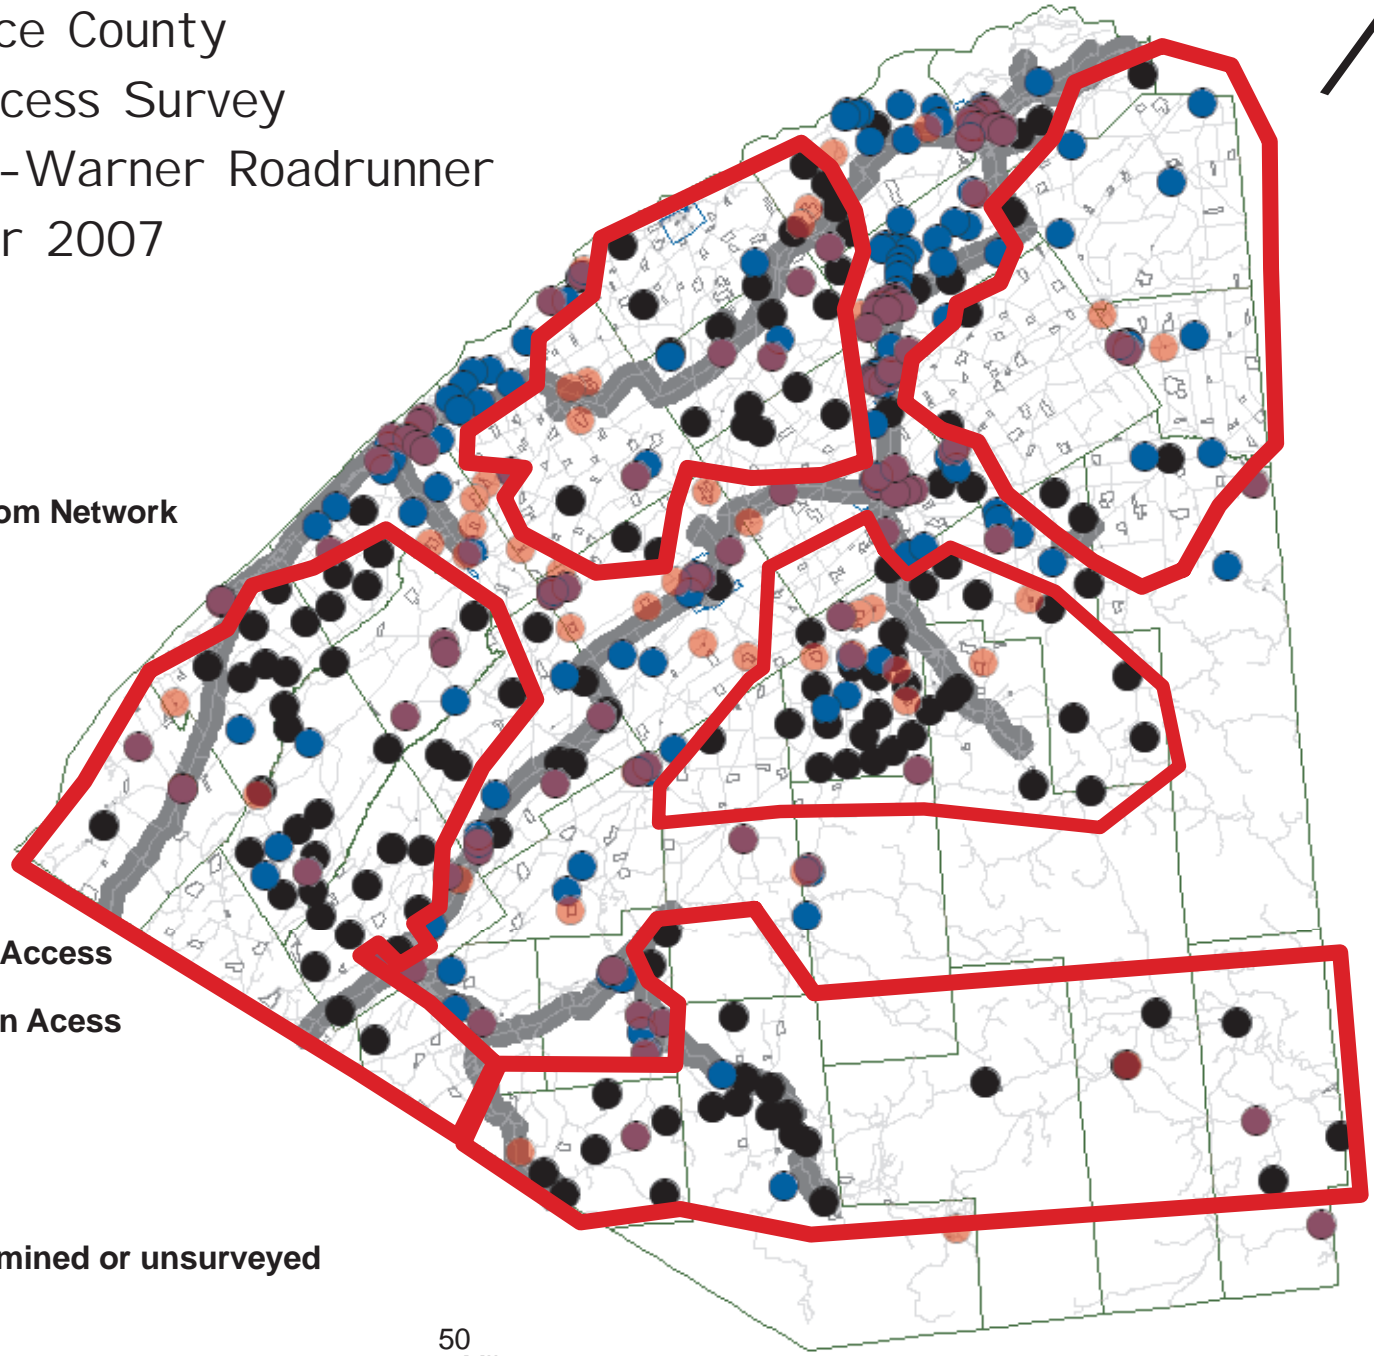

St. Lawrence County Broadband Access Survey Verizon DSL and Time-Warner Roadrunner November 2007

Data Source:
Random survey of 850 parcel owners
using Verizon and Time Warner web sites

St. Law. Co. Planning Office
315-379-2292
November 2007
Verizon-TW Breakdown2007dots-s.mxd