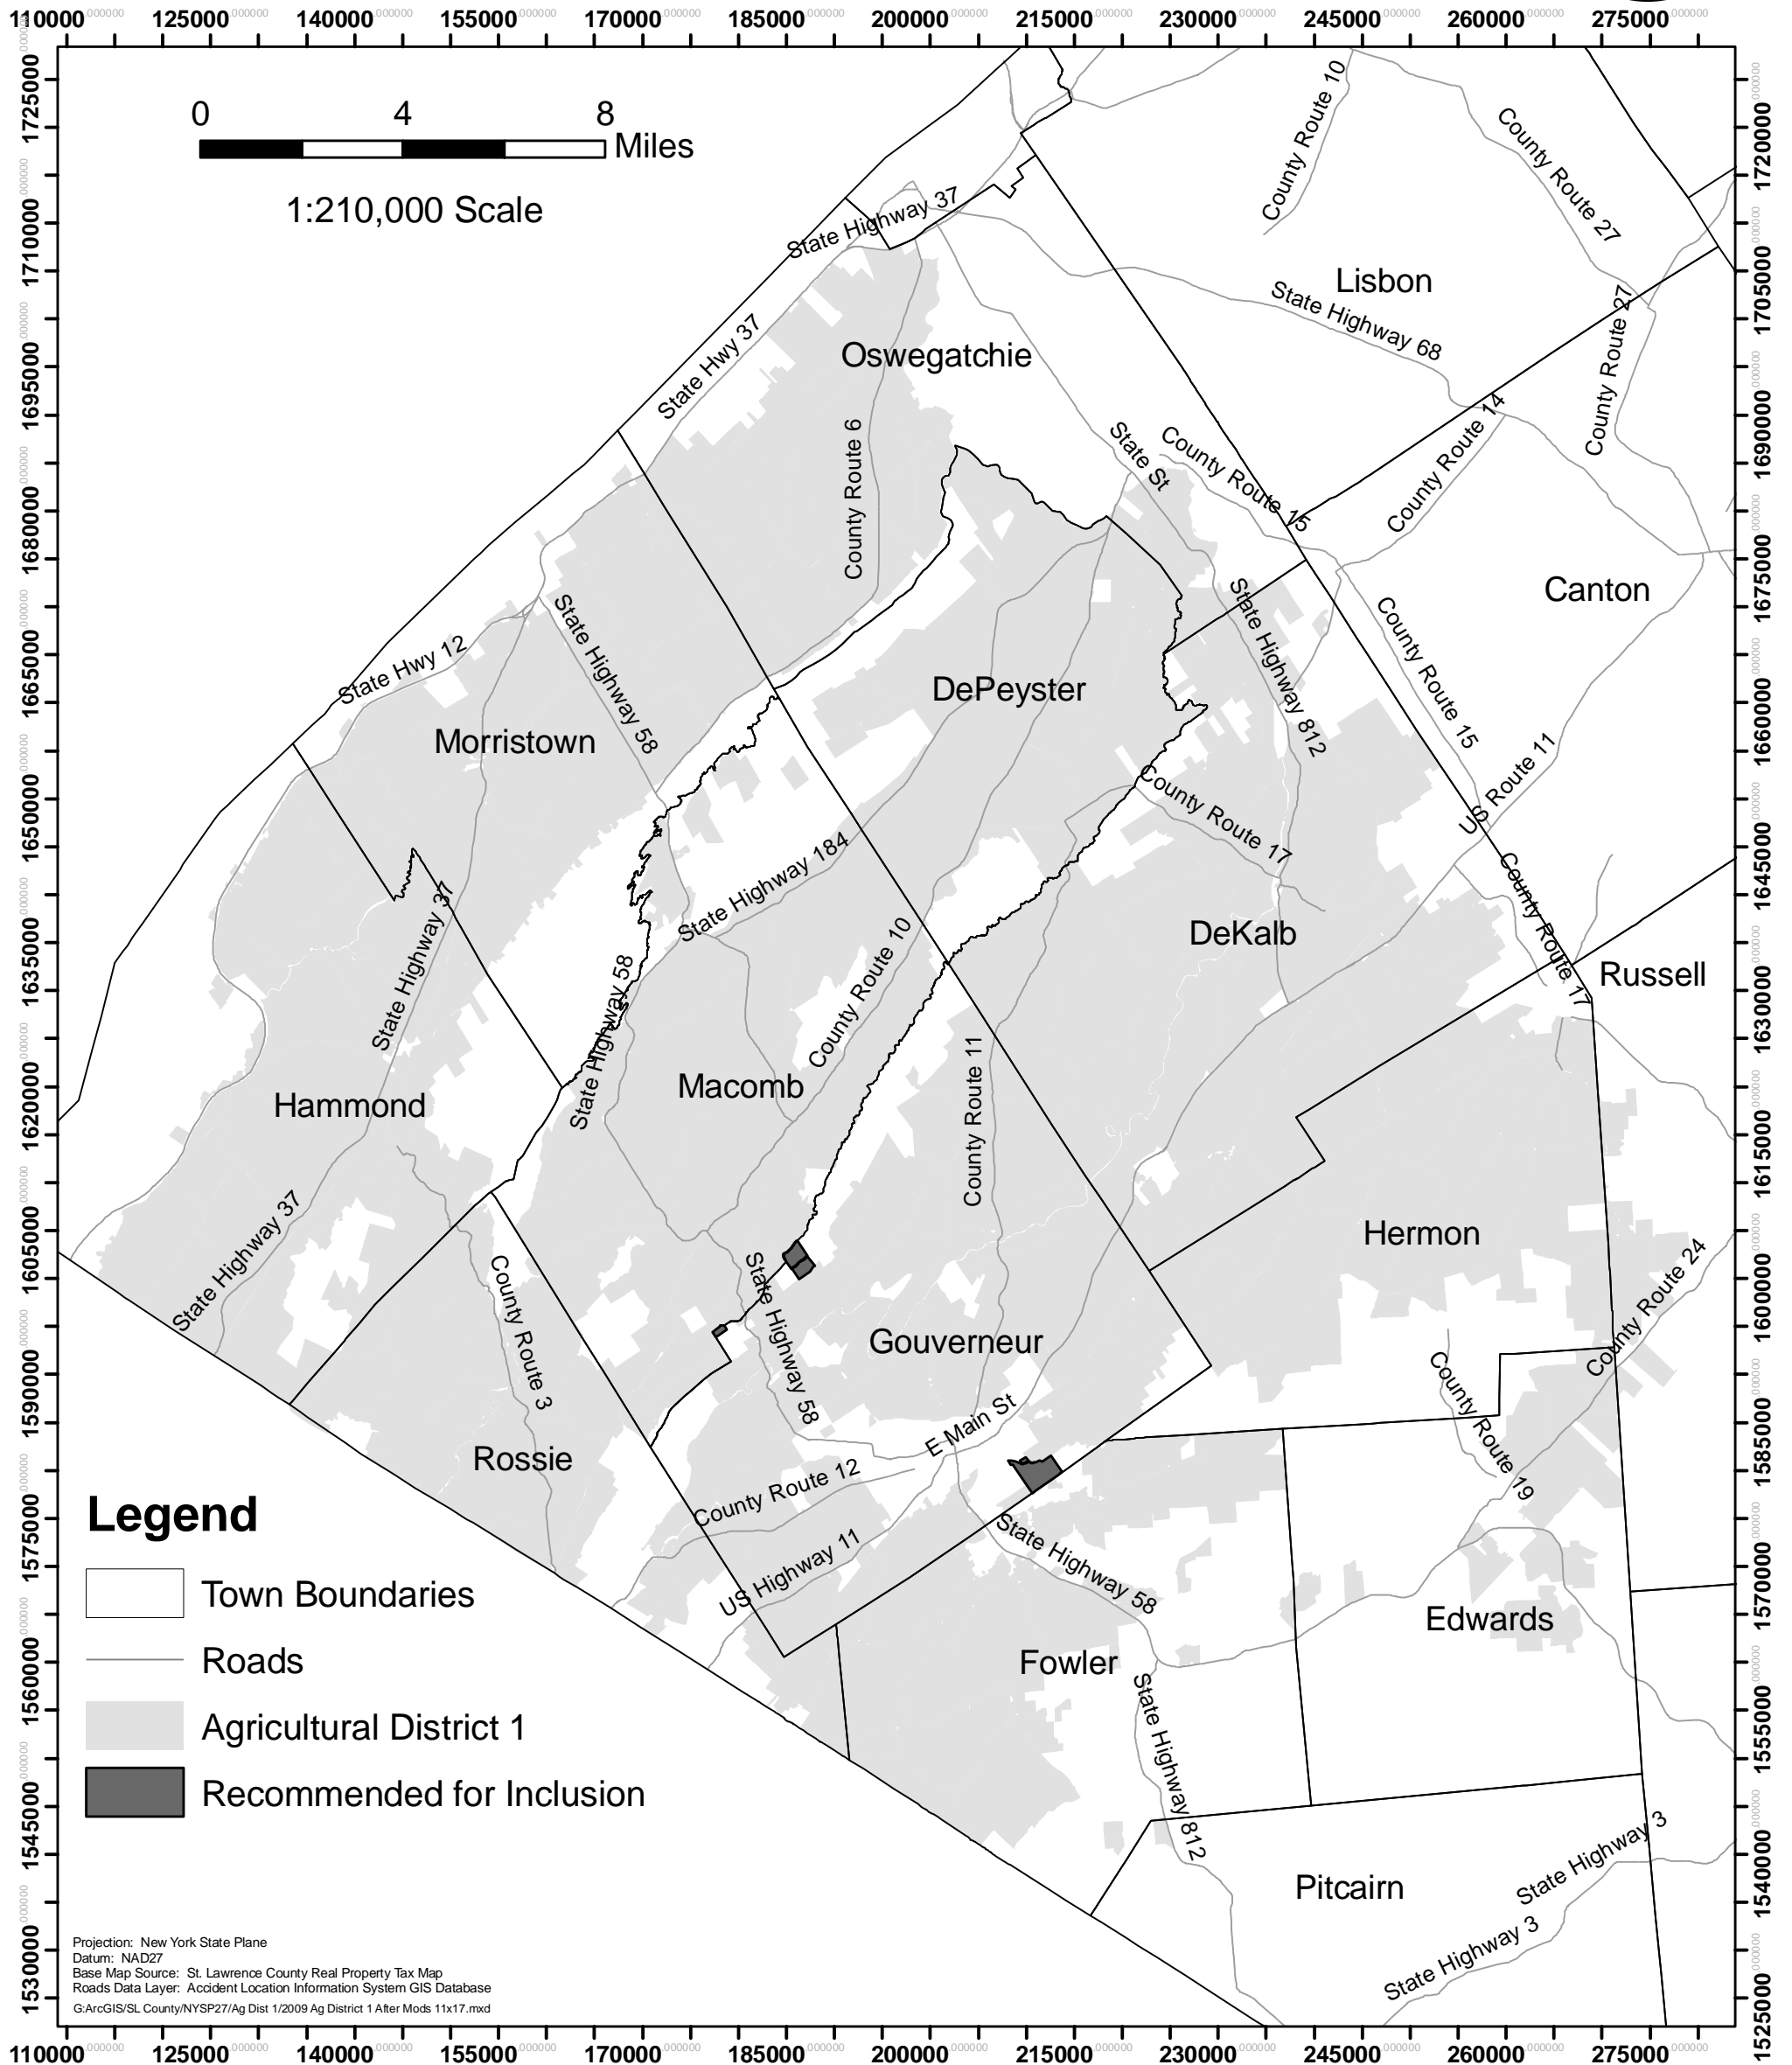

2009 St. Lawrence County Agricultural District 1

Legend

-  Town Boundaries
-  Roads
-  Agricultural District 1
-  Recommended for Inclusion

Projection: New York State Plane
 Datum: NAD27
 Base Map Source: St. Lawrence County Real Property Tax Map
 Roads Data Layer: Accident Location Information System GIS Database
 G:\ArcGIS\SL County\NYSP27\Ag Dist 1\2009 Ag District 1 After Mods 11x17.mxd