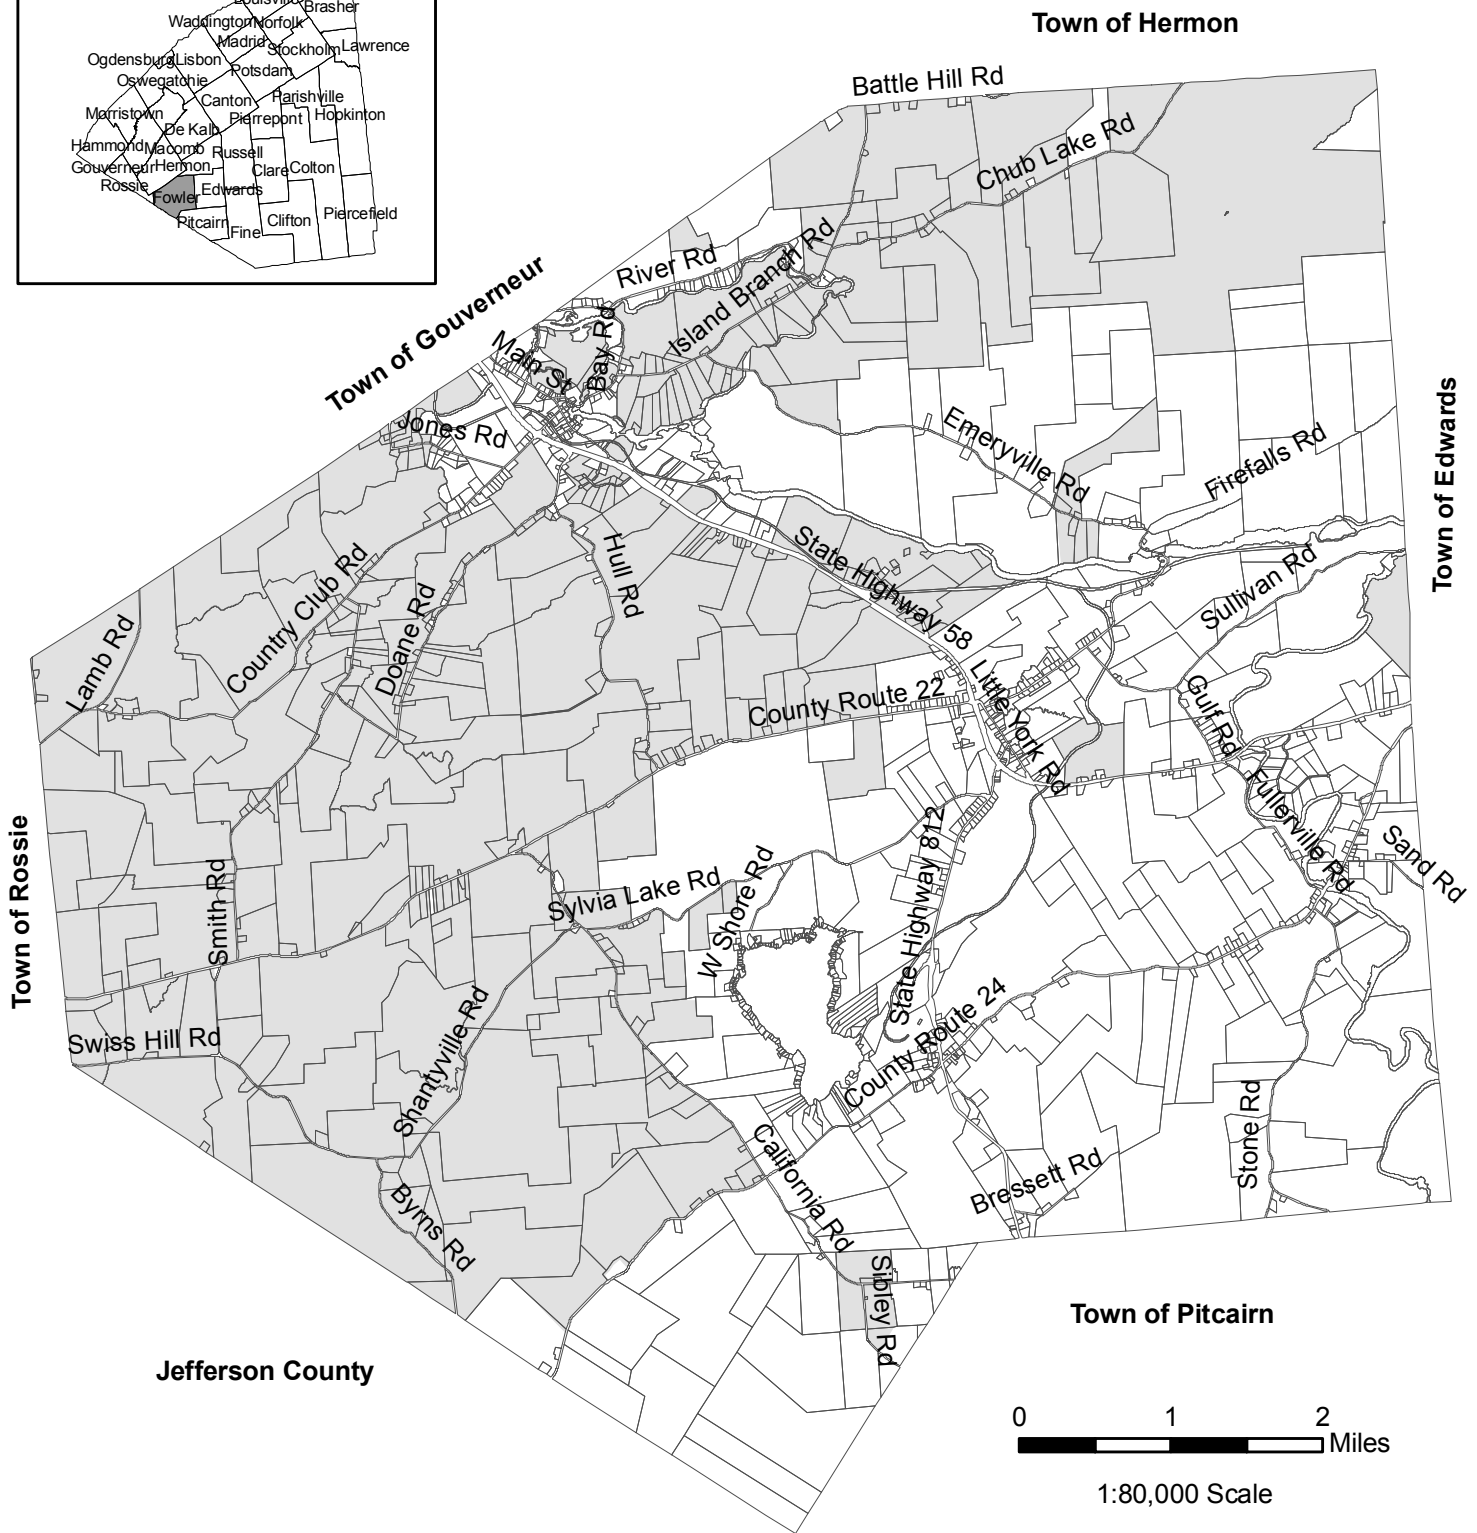

St. Lawrence County 2008 Agricultural District 1 Town of Fowler

1:80,000 Scale

- Legend**
- Property Boundaries
 - Agricultural District 1

Projection: New York State Plane
 Datum: NAD27
 Base Map Source: St. Lawrence County Real Property Tax Map
 Roads Data Layer: Accident Location Information System GIS Database
 G:/ArcGis/Fowler/NYSP/Ag District 1/Fowler 2008 8x11.mxd