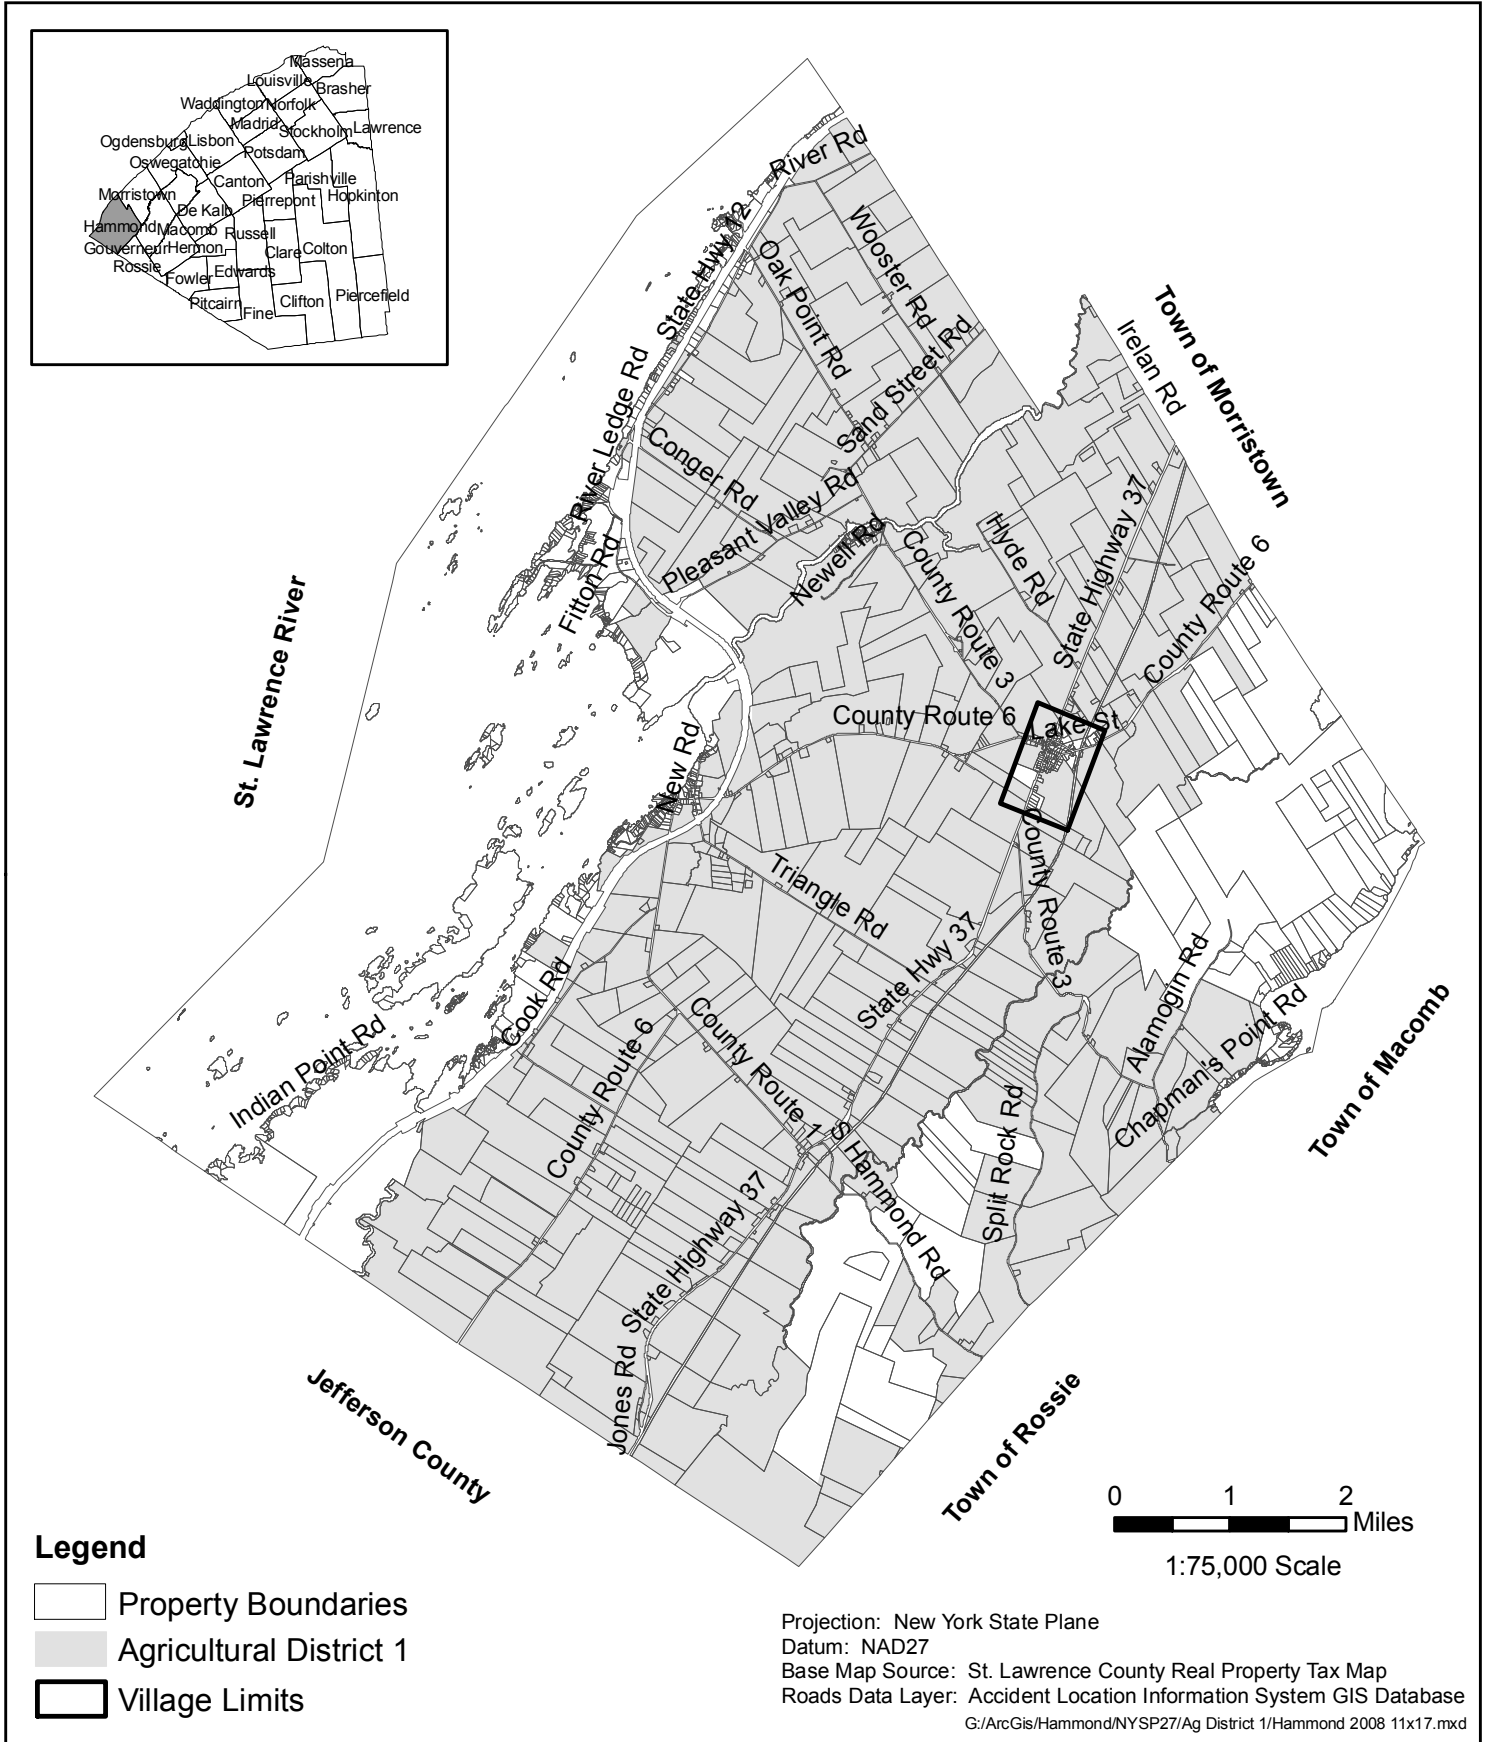

St. Lawrence County 2008 Agricultural District 1 Town and Village of Hammond

Legend

-  Property Boundaries
-  Agricultural District 1
-  Village Limits

0 1 2 Miles

1:75,000 Scale

Projection: New York State Plane

Datum: NAD27

Base Map Source: St. Lawrence County Real Property Tax Map

Roads Data Layer: Accident Location Information System GIS Database

G:/ArcGis/Hammond/NYSP27/Ag District 1/Hammond 2008 11x17.mxd