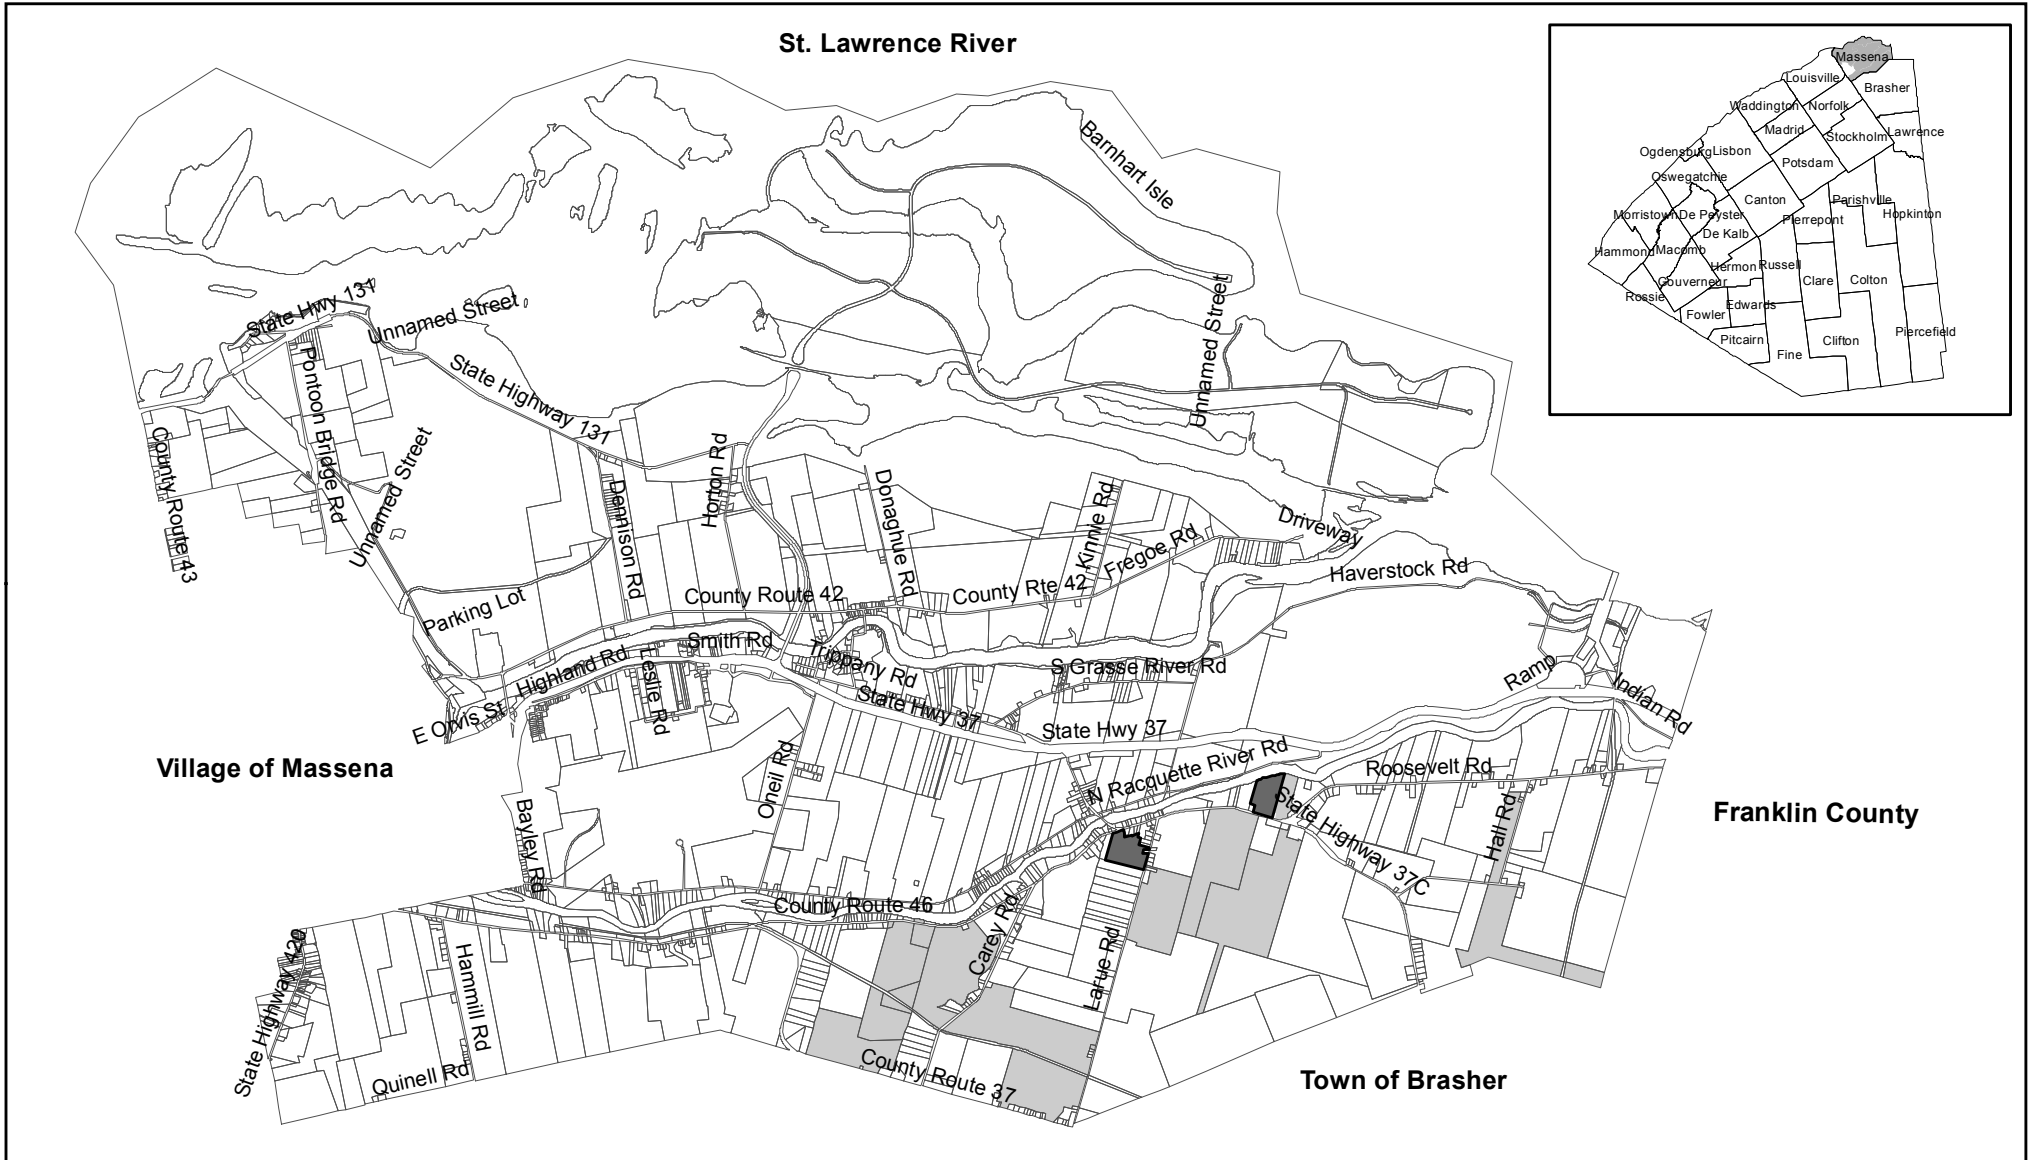

# Town of Massena St. Lawrence County 2009 Agricultural District 2

- Legend**
- Property Boundaries
  - Agricultural District 2
  - 2010 Additions