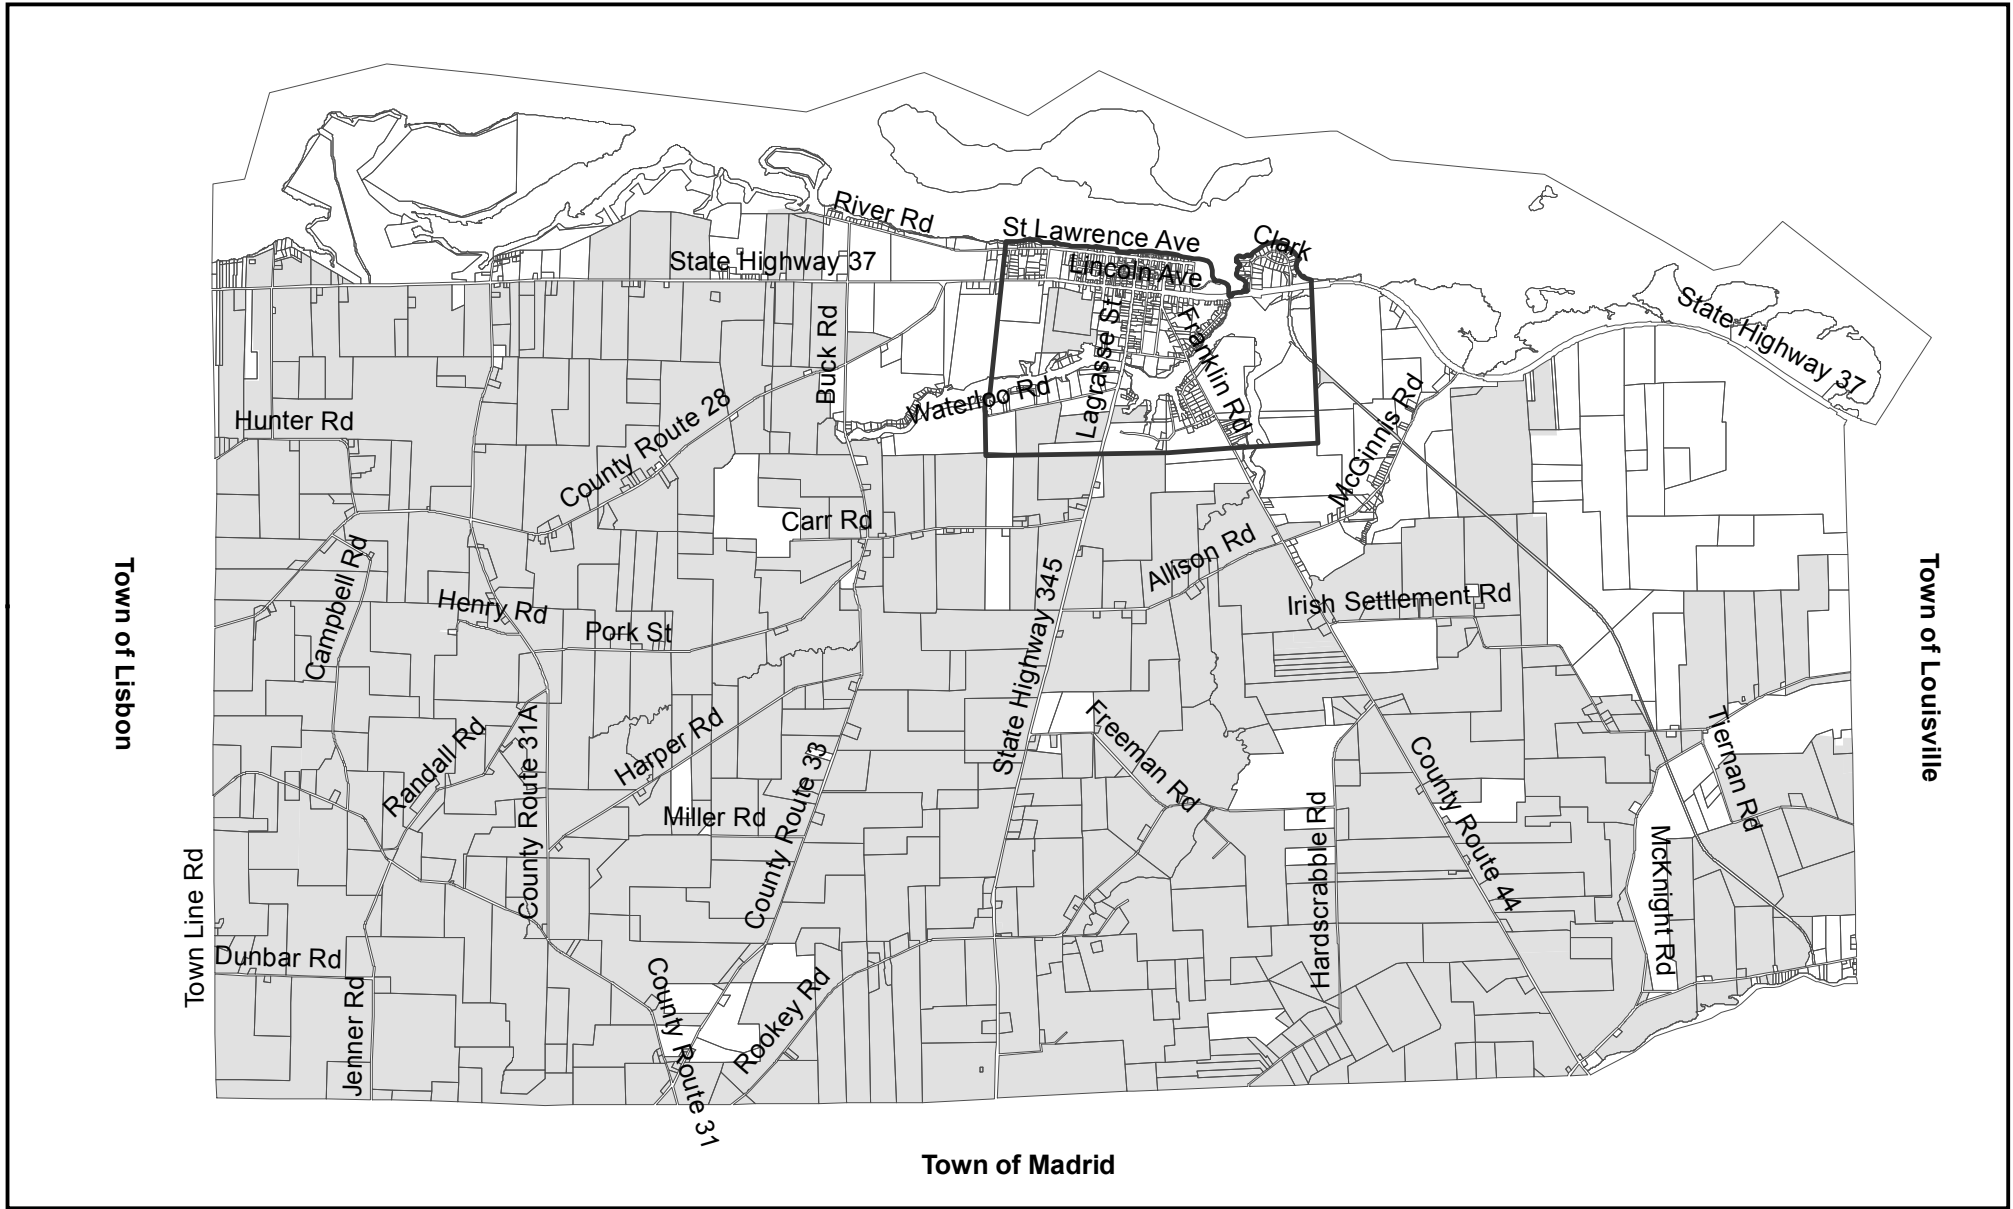

Village of Waddington, Town of Waddington
St. Lawrence County
2009 Agricultural District 2

Legend

-  Property Boundaries
-  Agricultural District 2
-  Village Limits

1:75,000 Scale